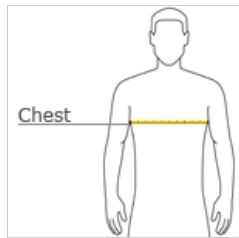

**BELLA+CANVAS.**

**BELLA+CANVAS® Unisex Jersey Short Sleeve Tee. BC3001**

- Retail fit
- Tear-away label
- Side seamed
- Shoulder taping
- Solid Colors: 4.2-ounce, 100% Airlume combed and ring spun cotton, 32 singles
- Ash: 99/1 Airlume combed and ring spun cotton/poly
- Athletic Heather/Black Heather: 90/10 Airlume combed and ring spun cotton/poly
- Heather CVC/Blend Colors: 52/48 Airlume combed and ring spun cotton/poly
- Prism: 99/1 Airlume combed and ring spun cotton/poly

**CARE INSTRUCTIONS**

Machine wash warm, inside out, with like colors. Only non-chlorine bleach. Tumble dry low. Medium iron. Do not iron decoration. Do not dry clean.

front

back

**HOW TO MEASURE**

**CHEST WIDTH**

Measure under the arm and around the fullest part of the chest with arms down, keeping tape horizontal.

**SIZE CHART**

	XS	S	M	L	XL	2XL	3XL	4XL
Chest	31-34	34-37	38-41	42-45	46-49	50-53	54-57	58-61

**COLOR INFORMATION**